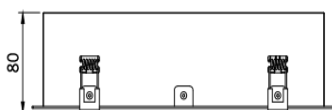

30W Triple Head LED Grill Light

Product Features

- CCT Changeable
- Gimbal adjustable fitting
- Incl. power cord and plug
- Casting with magnesium alloy

Technical Specification

Model	SE-LUX-DD2810-C30
Watts	30W
Input Voltage	AC 240V
Power Factor	>0.90
Beam Angle	60°
Colour Temp.	3000K / 4000K / 5500K via Switch
CRI	Ra>80
Lumens Output	2400lm
Size	277x105x80mm
Cutout Size	95*265mm
Housing Colour	White / Black
IP Rating	IP 40

265 × 95mm