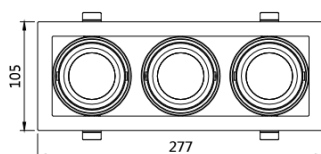

30W Triple Head LED Grill Light

Product Features

- CCT Changeable
- Gimbal adjustable fitting
- Incl. power cord and plug
- Casting with magnesium alloy

Technical Specification

Model	SE-LUX-DD2810-C30
Watts	30W
Input Voltage	AC 240V
Power Factor	>0.90
Beam Angle	60°
Colour Temp.	3000K / 4000K / 5500K via Switch
CRI	Ra>80
Lumens Output	2400lm
Size	277x105x80mm
Cutout Size	95*265mm
Housing Colour	White / Black
IP Rating	IP 40

265 × 95mm