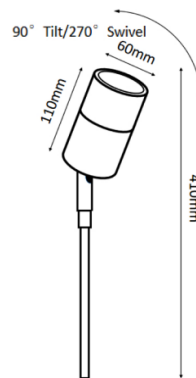

LED SPIKE GARDEN LIGHT

Product Features

- Tempered glass diffuser
- Tiltable light head
- Outdoor lighting IP65
- Fit for DC12V MR16 (GU5.3) globe
- Come with 2 meter reinforce cable

Dimensions

Technical Specification

Model	SE-GA3121
LED Chip	MR16 LED
Input Voltage	DC 12V
Beam Angle	45°
Colour Temp.	3000K / 5500K
CRI	Ra>80
Lumens Output	400lm
Size	ø60*H410mm
IP Grade	IP65
Housing Colour	Black / Titanium / Stainless Steel / Solid Copper