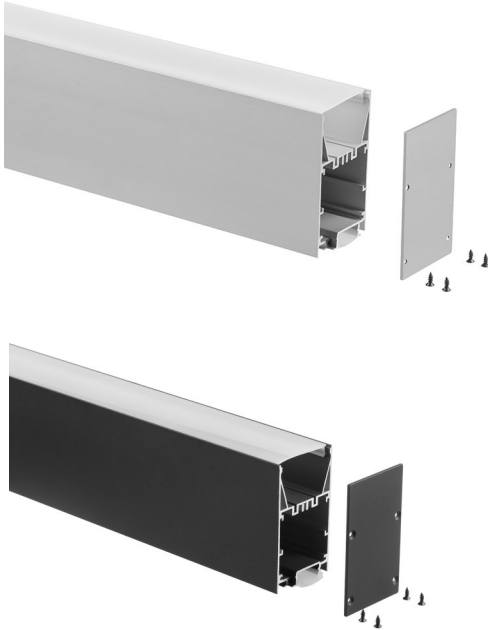

UP/DOWN ALUMINIUM PROFILE A5085

Specification

Model	SE-A5085-BLK
Mounting Type	Suspended / Linkable
Internal Width	31.66mm/Down 20.7mm/Up
Standard Length	4000mm
Diffuser	Frosted PC / Black
IP Rating	IP20
Accessory Supplied	End Cap / Suspension Kit (Optional)