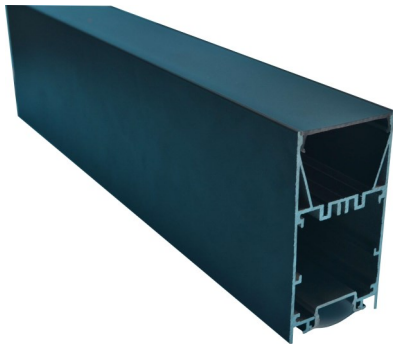

UP/DOWN ALUMINIUM PROFILE A5085

Specification

Model	SE-A5085-BLK
Mounting Type	Suspended / Linkable
Internal Width	31.66mm/Down 20.7mm/Up
Standard Length	4000mm
Diffuser	Frosted PC / Black
IP Rating	IP20
Accessory Supplied	End Cap / Suspension Kit (Optional)