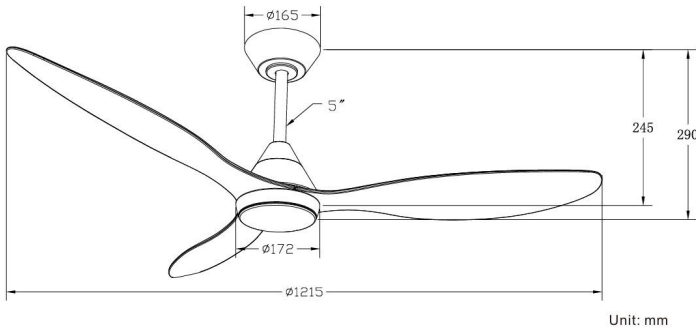

LED Ceiling Fans - ETESIAN Series

Technical Specification (With out light)

Model	Fan Size	Motor	RPM	Airflow(M3/H)	Speed	Input
SE-DC2248	48inch (1215mm)	DC 35W	210	13080	6	AC240V
SE-DC2252	52inch (1320mm)	DC 35W	180	14080	6	AC240V
SE-DC2256	56inch (1420mm)	DC 35W	170	15080	6	AC240V

48"-With Light

52"-With Light

56"-With Light

Technical Specification (With light)

Model	Fan Size	Motor	RPM	Airflow(M3/H)	Speed	Input
SE-DC2248-18W	48inch (1215mm)	DC 35W	210	13080	6	AC240V
SE-DC2252-18W	52inch (1320mm)	DC 35W	180	14080	6	AC240V
SE-DC2256-18W	56inch (1420mm)	DC 35W	170	15080	6	AC240V