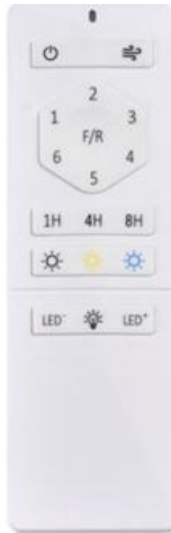

LED Ceiling Fans - ETESIAN Series

Technical Specification (With out light)

Model	Fan Size	Motor	RPM	Airflow(M3/H)	Speed	Input
SE-DC2248	48inch (1215mm)	DC 35W	210	13080	6	AC240V
SE-DC2252	52inch (1320mm)	DC 35W	180	14080	6	AC240V
SE-DC2256	56inch (1420mm)	DC 35W	170	15080	6	AC240V

48"-With Light

52"-With Light

56"-With Light

Technical Specification (With light)

Model	Fan Size	Motor	RPM	Airflow(M3/H)	Speed	Input
SE-DC2248-18W	48inch (1215mm)	DC 35W	210	13080	6	AC240V
SE-DC2252-18W	52inch (1320mm)	DC 35W	180	14080	6	AC240V
SE-DC2256-18W	56inch (1420mm)	DC 35W	170	15080	6	AC240V

1. Materials: Full copper DC motor+Iron fan body+ABS blades
2. Finish option: All white/All black for option
3. Extension Rod: 5inch &10inch included
4. Function: 6 fan speed+time-delay switch +reversal fan+natural wind
5. Tri-color changing(3000K/4500K/6500K) +dimming + TUYA App control support
6. Light kits: 18W light kits adaptor is available
7. Warranty: 6years Motor Warranty & 3years for LED and controller sets