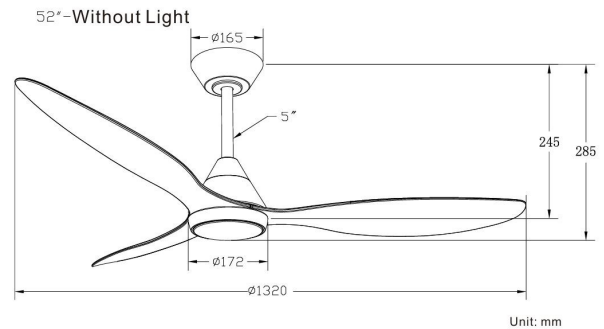

LED Ceiling Fans - ETESIAN Series

Technical Specification (With out light)

Model	Fan Size	Motor	RPM	Airflow(M3/H)	Speed	Input
SE-DC2248	48inch (1215mm)	DC 35W	210	13080	6	AC240V
SE-DC2252	52inch (1320mm)	DC 35W	180	14080	6	AC240V
SE-DC2256	56inch (1420mm)	DC 35W	170	15080	6	AC240V

48"-With Light

52"-With Light

56"-With Light

Technical Specification (With light)

Model	Fan Size	Motor	RPM	Airflow(M3/H)	Speed	Input
SE-DC2248-18W	48inch (1215mm)	DC 35W	210	13080	6	AC240V
SE-DC2252-18W	52inch (1320mm)	DC 35W	180	14080	6	AC240V
SE-DC2256-18W	56inch (1420mm)	DC 35W	170	15080	6	AC240V