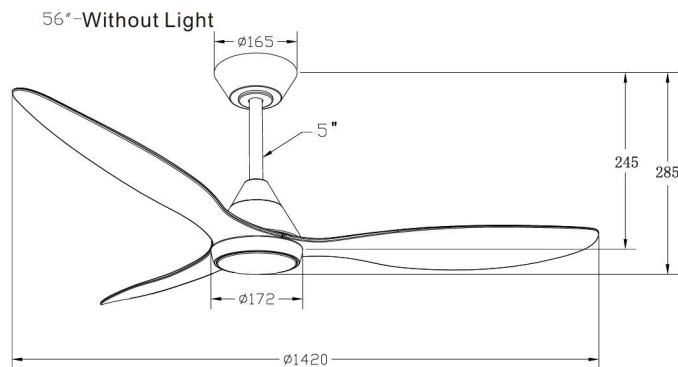

LED Ceiling Fans - ETESIAN Series

Technical Specification (With out light)

Model	Fan Size	Motor	RPM	Airflow(M3/H)	Speed	Input
SE-DC2248	48inch (1215mm)	DC 35W	210	13080	6	AC240V
SE-DC2252	52inch (1320mm)	DC 35W	180	14080	6	AC240V
SE-DC2256	56inch (1420mm)	DC 35W	170	15080	6	AC240V

48"-With Light

52"-With Light

56"-With Light

Technical Specification (With light)

Model	Fan Size	Motor	RPM	Airflow(M3/H)	Speed	Input
SE-DC2248-18W	48inch (1215mm)	DC 35W	210	13080	6	AC240V
SE-DC2252-18W	52inch (1320mm)	DC 35W	180	14080	6	AC240V
SE-DC2256-18W	56inch (1420mm)	DC 35W	170	15080	6	AC240V