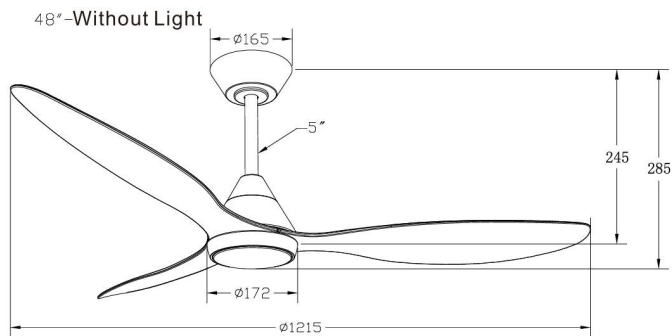

LED Ceiling Fans - ETESIAN Series

Technical Specification (With out light)

Model	Fan Size	Motor	RPM	Airflow(M3/H)	Speed	Input
SE-DC2248	48inch (1215mm)	DC 35W	210	13080	6	AC240V
SE-DC2252	52inch (1320mm)	DC 35W	180	14080	6	AC240V
SE-DC2256	56inch (1420mm)	DC 35W	170	15080	6	AC240V

48"-With Light

52"-With Light

56"-With Light

Technical Specification (With light)

Model	Fan Size	Motor	RPM	Airflow(M3/H)	Speed	Input
SE-DC2248-18W	48inch (1215mm)	DC 35W	210	13080	6	AC240V
SE-DC2252-18W	52inch (1320mm)	DC 35W	180	14080	6	AC240V
SE-DC2256-18W	56inch (1420mm)	DC 35W	170	15080	6	AC240V