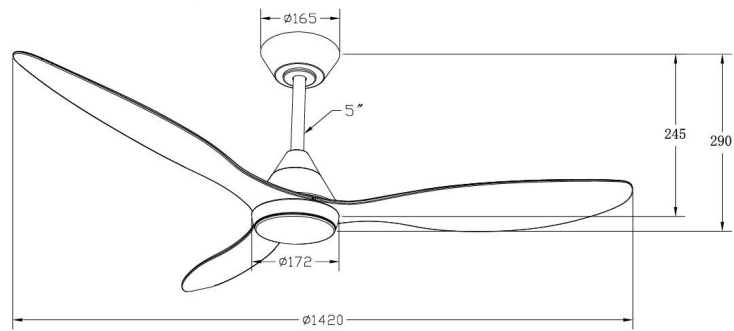

LED Ceiling Fans - ETESIAN Series

Technical Specification (With out light)

Model	Fan Size	Motor	RPM	Airflow(M3/H)	Speed	Input
SE-DC2248	48inch (1215mm)	DC 35W	210	13080	6	AC240V
SE-DC2252	52inch (1320mm)	DC 35W	180	14080	6	AC240V
SE-DC2256	56inch (1420mm)	DC 35W	170	15080	6	AC240V

48"-With Light

52"-With Light

56"-With Light

Technical Specification (With light)

Model	Fan Size	Motor	RPM	Airflow(M3/H)	Speed	Input
SE-DC2248-18W	48inch (1215mm)	DC 35W	210	13080	6	AC240V
SE-DC2252-18W	52inch (1320mm)	DC 35W	180	14080	6	AC240V
SE-DC2256-18W	56inch (1420mm)	DC 35W	170	15080	6	AC240V