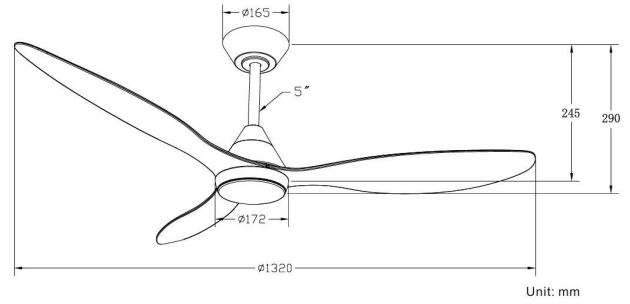

LED Ceiling Fans - ETESIAN Series

Technical Specification (With out light)

Model	Fan Size	Motor	RPM	Airflow(M3/H)	Speed	Input
SE-DC2248	48inch (1215mm)	DC 35W	210	13080	6	AC240V
SE-DC2252	52inch (1320mm)	DC 35W	180	14080	6	AC240V
SE-DC2256	56inch (1420mm)	DC 35W	170	15080	6	AC240V

48"-With Light

52"-With Light

56"-With Light

Technical Specification (With light)

Model	Fan Size	Motor	RPM	Airflow(M3/H)	Speed	Input
SE-DC2248-18W	48inch (1215mm)	DC 35W	210	13080	6	AC240V
SE-DC2252-18W	52inch (1320mm)	DC 35W	180	14080	6	AC240V
SE-DC2256-18W	56inch (1420mm)	DC 35W	170	15080	6	AC240V