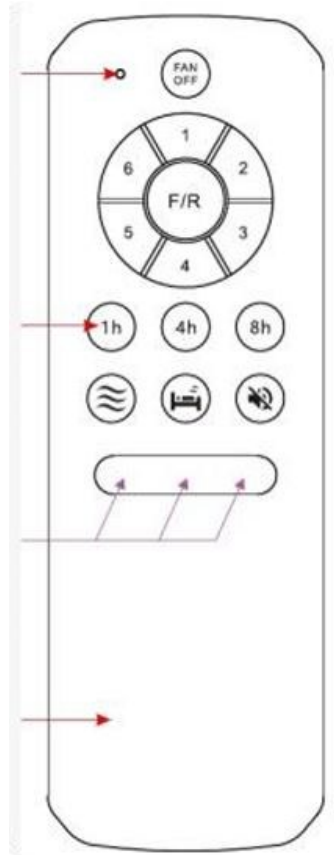

1. Materials: Full copper DC motor+Iron fan body+ABS blades
2. Finish option: All white/All black for option
3. Extension Rod: 5inch included
4. Function: 6 fan speed+time-delay switch +reversal fan+natural wind+ Tri-color changing(3000K/4500K/6500K)
5. Light Kits: 24W LED
6. Warranty: 6years Motor Warranty & 3years for LED and controller sets
7. Remote Picture (with and without light kits) as below:

(No light)