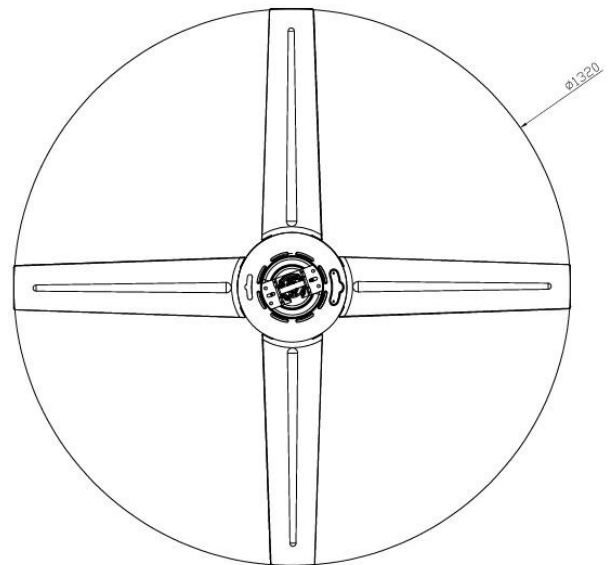

LED Ceiling Fans - FINCH Series

Technical Specification (With & Without light)

Model	With Led light or not	Fan Size	Motor	RPM	Airflow(M3/H)	Speed	Input
SE-DC1352-WH-4	No	52inch (1320mm)	DC 40W	185	14580	6	AC240V
SE-DC1352-24W-WH-4	24W LED	52inch (1320mm)	DC 40W	185	14580	6	AC240V
SE-DC1352--BK-4	No	52inch (1320mm)	DC 40W	185	14580	6	AC240V
SE-DC1352-24W-BK-4	24W LED	52inch (1320mm)	DC 40W	185	14580	6	AC240V

1. Materials: Full copper DC motor+Iron fan body+ABS blades
2. Finish option: All white/All black for option
3. Extension Rod: 5inch included
4. Function: 6 fan speed+time-delay switch +reversal fan+natural wind+ Tri-color changing(3000K/4500K/6500K)
5. Light Kits: 24W LED
6. Warranty: 6years Motor Warranty & 3years for LED and controller sets
7. Remote Picture (with and without light kits) as below: