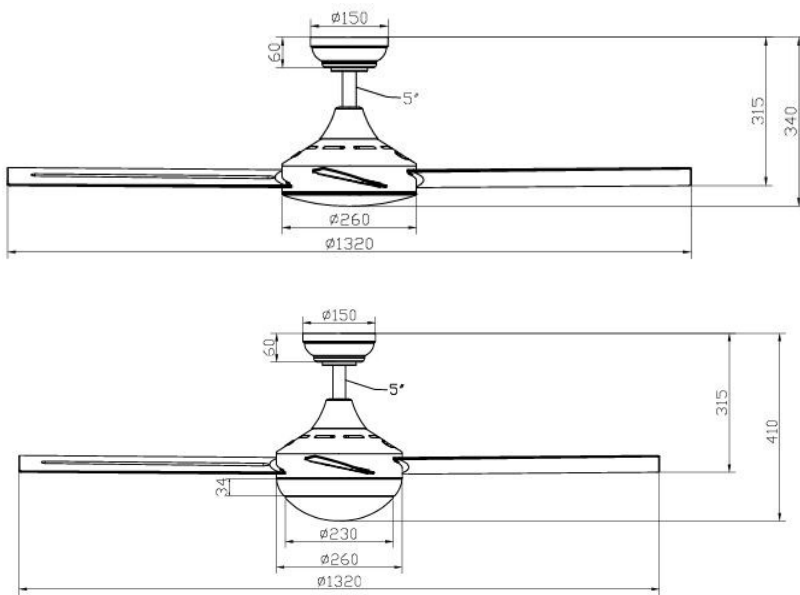

LED Ceiling Fans - FINCH Series

Technical Specification (With & Without light)

Model	With Led light or not	Fan Size	Motor	RPM	Airflow(M3/H)	Speed	Input
SE-DC1352-WH-4	No	52inch (1320mm)	DC 40W	185	14580	6	AC240V
SE-DC1352-24W-WH-4	24W LED	52inch (1320mm)	DC 40W	185	14580	6	AC240V
SE-DC1352--BK-4	No	52inch (1320mm)	DC 40W	185	14580	6	AC240V
SE-DC1352-24W-BK-4	24W LED	52inch (1320mm)	DC 40W	185	14580	6	AC240V

1. Materials: Full copper DC motor+Iron fan body+ABS blades
2. Finish option: All white/All black for option
3. Extension Rod: 5inch included
4. Function: 6 fan speed+time-delay switch +reversal fan+natural wind+ Tri-color changing(3000K/4500K/6500K)
5. Light Kits: 24W LED
6. Warranty: 6years Motor Warranty & 3years for LED and controller sets
7. Remote Picture (with and without light kits) as below: