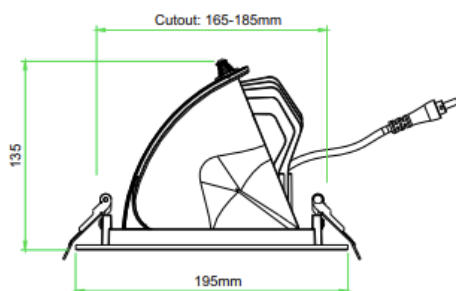

DUAL WATTAGE 30W/38W LED ROUND SHOP LIGHT

Product Features

- CCT Changeable
- Gimbal adjustable fitting
- 30W/38W wattage changeable
- Casting with magnesium alloy
- Made with LM-80 certified LED chips

Technical Specification

Model	SE-ROUND-38W-TC
Watts	30W/38W
Input Voltage	AC 240V
Power Factor	>0.90
Beam Angle	90°
Colour Temp.	3000K / 4000K / 5700K via Switch
CRI	Ra>80
Lumens Output	30W: 3000lm / 3200lm / 3050lm 38W: 3800lm / 4000lm / 3900lm
Size	∅195 * H135mm
Cutout Size	∅165-185mm
Housing Colour	White / Black
Dimmable	Non-Dimmable
IP Rating	IP 20

Double Power
30W:3200lm
OFF:OFF
38W:4000lm

3-CCT
WW:3000K
NW:4000K
CW:5700K