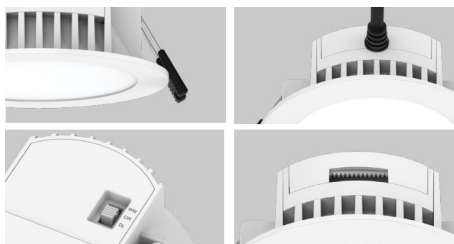

# 8W RECESSED SMD LED DOWNLIGHT

## Technical Specification

Model	SE-DL260-3-8W-D
Watts	8W
Input Voltage	AC 240V 50/60Hz
LED Driver	Integral with Flex and Cord
LED Chip	SMD LED
Colour Temp.	3000K/4000K/5700K
Lumens Output	720lm (3000K) 800lm (4000K) 820lm (5000K)
CRI	Ra>80
Beam Angle	110°
Size	Ø106 * H47mm
Cutout	Ø90-95mm
IP Grade	IP 54
Dimmable	Triac Dimmable (Trailing Edge or Universal)
Housing Colour	White