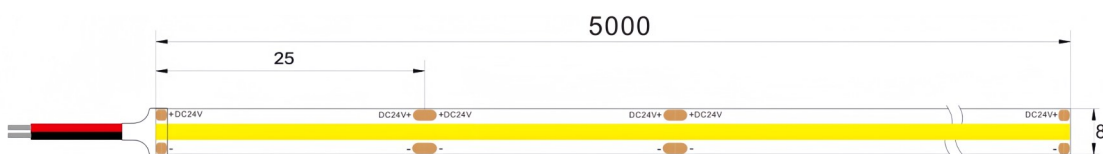

320Chips COB LED Strip Light

Technical Specification

Model	SE-24V-12W-320-25-IP20	
Watts	12W	
Input Voltage	DC24V	
LED Chip	320 COB LED CHIPS	
Color Temp.	3000K	4000K
Lumens Output	1080lm	1200lm
CRI	Ra>90	Ra>100
Beam Angle	180°	
Cutting Point	25mm	
Size	10000 * 08*1.2mm	
IP Grade	IP 20	
Operating Temp.	-20° - +45°	
Max Length	10M Per Driver	
Net Weight (kg)	0.26	
Certification	CE&ROHS	

COB-320-24V-8mm

* The information in this datasheet may be changed by Everglow Lighting at any time without prior notice.